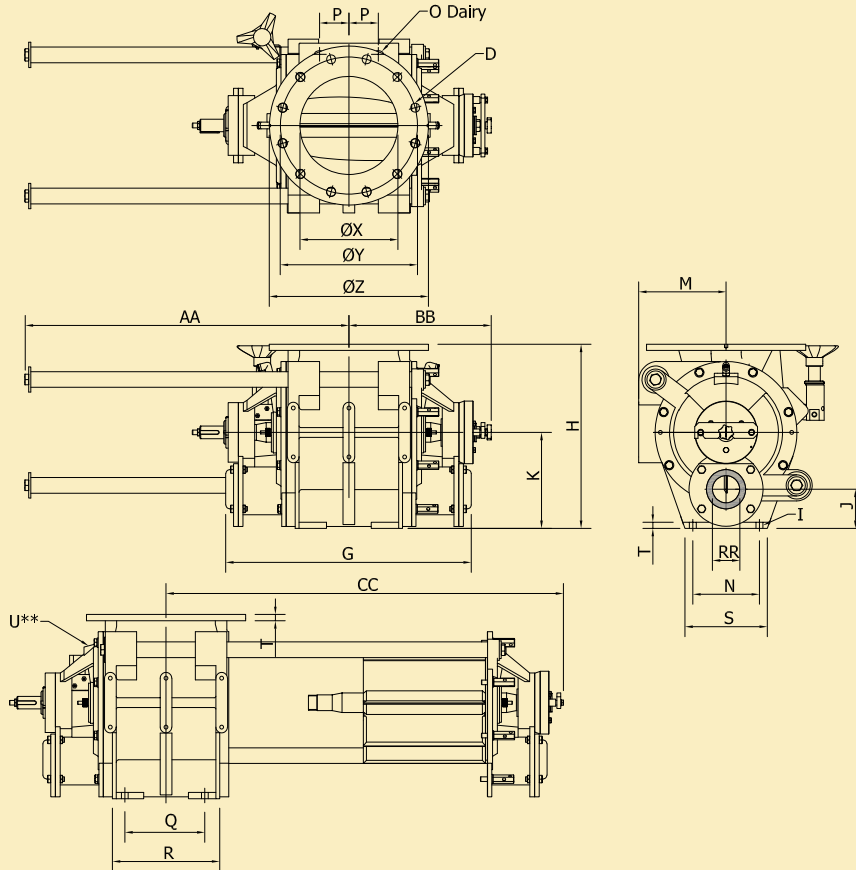

Rotary Valve

BT-DCSR

Type BT	Swept Volume	DIN															
	In M³	$\varnothing X$	$\varnothing Y$	$\varnothing D$	$\varnothing Z$	H	I	J	K	M	N	P	Q	R	S	T	U** (BSP)
150	0.003	150	240	8x$\varnothing 23$	285	295	4x$\varnothing 12$	65	155	143	110	40	100	154	140	12	$\frac{1}{4}$" ($\varnothing 10$)
175	0.006	175	270	8x$\varnothing 23$	315	340	4x$\varnothing 14$	75	175	165	130	53	130	190	160	14	$\frac{1}{4}$" ($\varnothing 10$)
200	0.011	200	295	8x$\varnothing 23$	343	410	4x$\varnothing 18$	90	215	198	160	65	160	230	200	14	$\frac{1}{4}$" ($\varnothing 10$)
250	0.019	250	350	12x$\varnothing 23$	406	470	4x$\varnothing 18$	100	245	223	170	75	200	274	210	16	$\frac{1}{4}$" ($\varnothing 10$)
300	0.034	300	400	12x$\varnothing 23$	483	565	4x$\varnothing 23$	120	295	225	190	95	260	350	240	21	$\frac{3}{8}$" ($\varnothing 10$)
350	0.058	350	460	16x$\varnothing 23$	530	665	4x$\varnothing 23$	132	335	270	220	112	310	410	270	26	$\frac{3}{8}$" ($\varnothing 10$)

Type BT	O Dairy (UNEF)	G Dairy	RR Dairy	G	RR(max)	AA	BB	CC
150	1 $\frac{1}{8}$"	465	35	420	50	655	275	895
175	1 $\frac{1}{8}$"	505	50	460	65	635	295	875
200	1 $\frac{1}{8}$"	575	50	535	80	855	330	1110
250	1 $\frac{1}{8}$"	625	70	585	100	830	355	1085
300	1 $\frac{1}{8}$"	685	100	685	125	890	405	1155
350	1 $\frac{1}{8}$"	755	125	755	150	1055	440	1315

** Air Purge Connection

Note:
ANSI/JIS Flange drilling hole are available on request.
We reserve the rights to modify the dimensions without prior notice.
All dimensions are in mm

Marketed by

AIRLOCK INDIA PVT. LTD.

1/15-8, Ponnandampalayam,
Arasur - Annur Road, Thennampalayam,
Coimbatore - 641 659, Tamilnadu, INDIA
Phone : +91 (0422) 6678535
Email : sales@airlockintl.co.in
Web : www.airlockintl.co.in