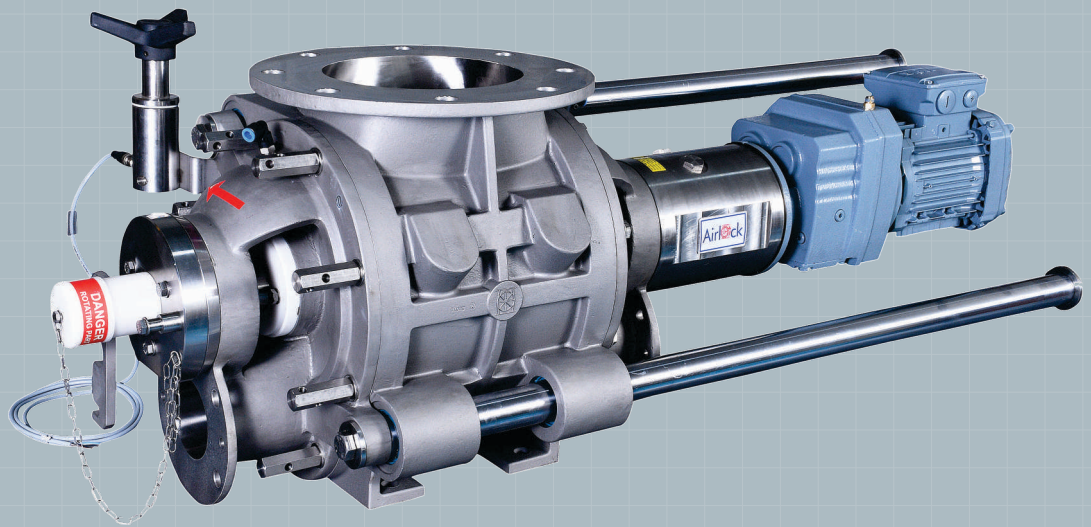

Rotary Valve

BT-DCSR

ROTARY VALVE

Our range of Blow through DCSR Rotary Valves has been designed for Pneumatic Conveying the products in powder, granular and pellet form.

A wide range of Rotary Valves are available for use in Dairy, Food, Pet Food, Pharmaceutical and other dry bulk material.

Rotary Valves come with easy detachable Rotor and End Cover to perform quick cleaning.

The **Rotary Valve** is available in different sizes from 150 - 350 mm.

FEATURES :

- Good throat opening and angle ensures maximum filling efficiency
- Reduced air leakage
- ATEX rated
- 10 bar pressure shock resistance
- USDA approval
- EHEDG approval
- Construction in Stainless Steel 316
- Supporting slide rails for easy removal of rotor and end cover
- Hygienic valve
- Increased safety at work
- Product contact surfaces are polished to 0.8 μm (150 grit) finish
- Dairy Sanitary Seals

DESIGN :

- Sizes from 150 to 350 mm
- DIN /ANSI /JIS drilling patterns
- Operating temperature up to 150 deg C. High temperature on request
- Designed for Lean Phase Conveying

PRODUCT DETAILS

Our Dairy Rotary Valves are supplied in Stainless Steel 316 material.

The standard Rotary Valve has fixed 8/9 bladed rotor with U-Shaped pockets.

We Provide different kinds of shaft sealing depending upon the product and application.

The **Rotary Valve** is supplied with optional features like pressure regulator, flow meter and inlet restrictor if required for the application.